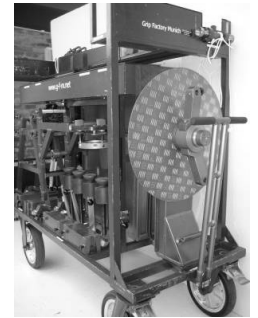

PROFESSIONAL FILM EQUIPMENT SDN BHD

(569717-D)

Accessories Cart & Photo Gallery

For details & Demo, please call PFE....

*No. 19, Jalan PJU 3/49, Sunway Damansara Technology Park, 47810 Petaling Jaya, Selangor, Malaysia.
Tel: +603 7804 3744 Fax : +603-7804 6744 Email : info@profilmequip.com.my
Contact Person: Mat Bond - +6012 211 5800 or Badrul - +6012 2900 474*